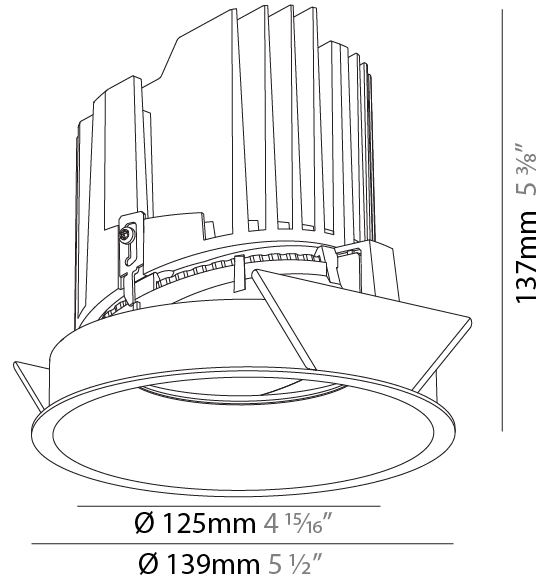

GENERAL

Series: Bioniq
Subseries: Bioniq Round Semi Adjustable
Brand: Prolight
Division: Architectural
Mounting Type: Recessed
Mounting Location: Ceiling
Subcategory: Downlight

PHYSICAL

Shape: Round
Diameter (mm): 139
Diameter (in): 5 1/2
Height (mm): 137
Height (in): 5 3/8
Ceiling Thickness (mm): 10 / 12.5 / 15
Ceiling Thickness (in): 3/8 or 1/2 or 9/16
Min. Recessing Depth (mm): 150
Min. Recessing Depth (in): 5 7/8
Light Distribution: Adjustable / Downlight
Weight (kg): 0.856
Weight (lbs): 1.89
Fixture Finish: SSR / BKV / CWI / CRY / HAB / UFT / ITA / RUA / FTG / MYG / LOD / PUS / FRO / FUP / KIA / POP / BLS / SPG / MEY / GOH / GUM / CHC / COM / ABZ / JAG / OBR / MOS / ROR
Fixture Material: Aluminum Die Cast
Cut-out Measurements: 130mm / 5 1/8"

GENERAL

Series: Bioniq
 Subseries: Bioniq Round Semi Adjustable
 Brand: Prolicht
 Division: Architectural
 Mounting Type: Recessed
 Mounting Location: Ceiling
 Subcategory: Downlight

PHYSICAL

Shape: Round
 Diameter (mm): 139
 Diameter (in): 5 1/2
 Height (mm): 137
 Height (in): 5 3/8
 Ceiling Thickness (mm): 10 / 12.5 / 15
 Ceiling Thickness (in): 3/8 or 1/2 or 9/16
 Min. Recessing Depth (mm): 150
 Min. Recessing Depth (in): 5 7/8
 Light Distribution: Adjustable / Downlight
 Weight (kg): 0.814
 Weight (lbs): 1.79
 Fixture Finish: SSR / BKV / CWI / CRY / HAB / UFT / ITA / RUA / FTG / MYG / LOD / PUS / FRO / FUP / KIA / POP / BLS / SPG / MEY / GOH / GUM / CHC / COM / ABZ / JAG / OBR / MOS / ROR
 Fixture Material: Aluminum Die Cast
 Cut-out Measurements: 130mm / 5 1/8"

LED

Number of LEDs: 1
 Color Temperature (°K): 2700 / 3000 / 3500 / 4000
 Max. Delivered Lumen (lm): 870 / 970 / 1039 / 1060
 Nominal Lumen (lm): 960 / 1070 / 1156 / 1180
 CRI: >90 CRI
 Efficiency (%): 90.5
 Lamp Life (hrs): 50000

OPTICAL

Reflector°: 10
 Adjustability: Rotational 355°; Tilt 10°

RATINGS AND CERTIFICATIONS

Certified By: Certified for North American Standards
 IP rating: IP20

BIONIQ ROUND SEMI ADJUSTABLE RECESSED

A35299-